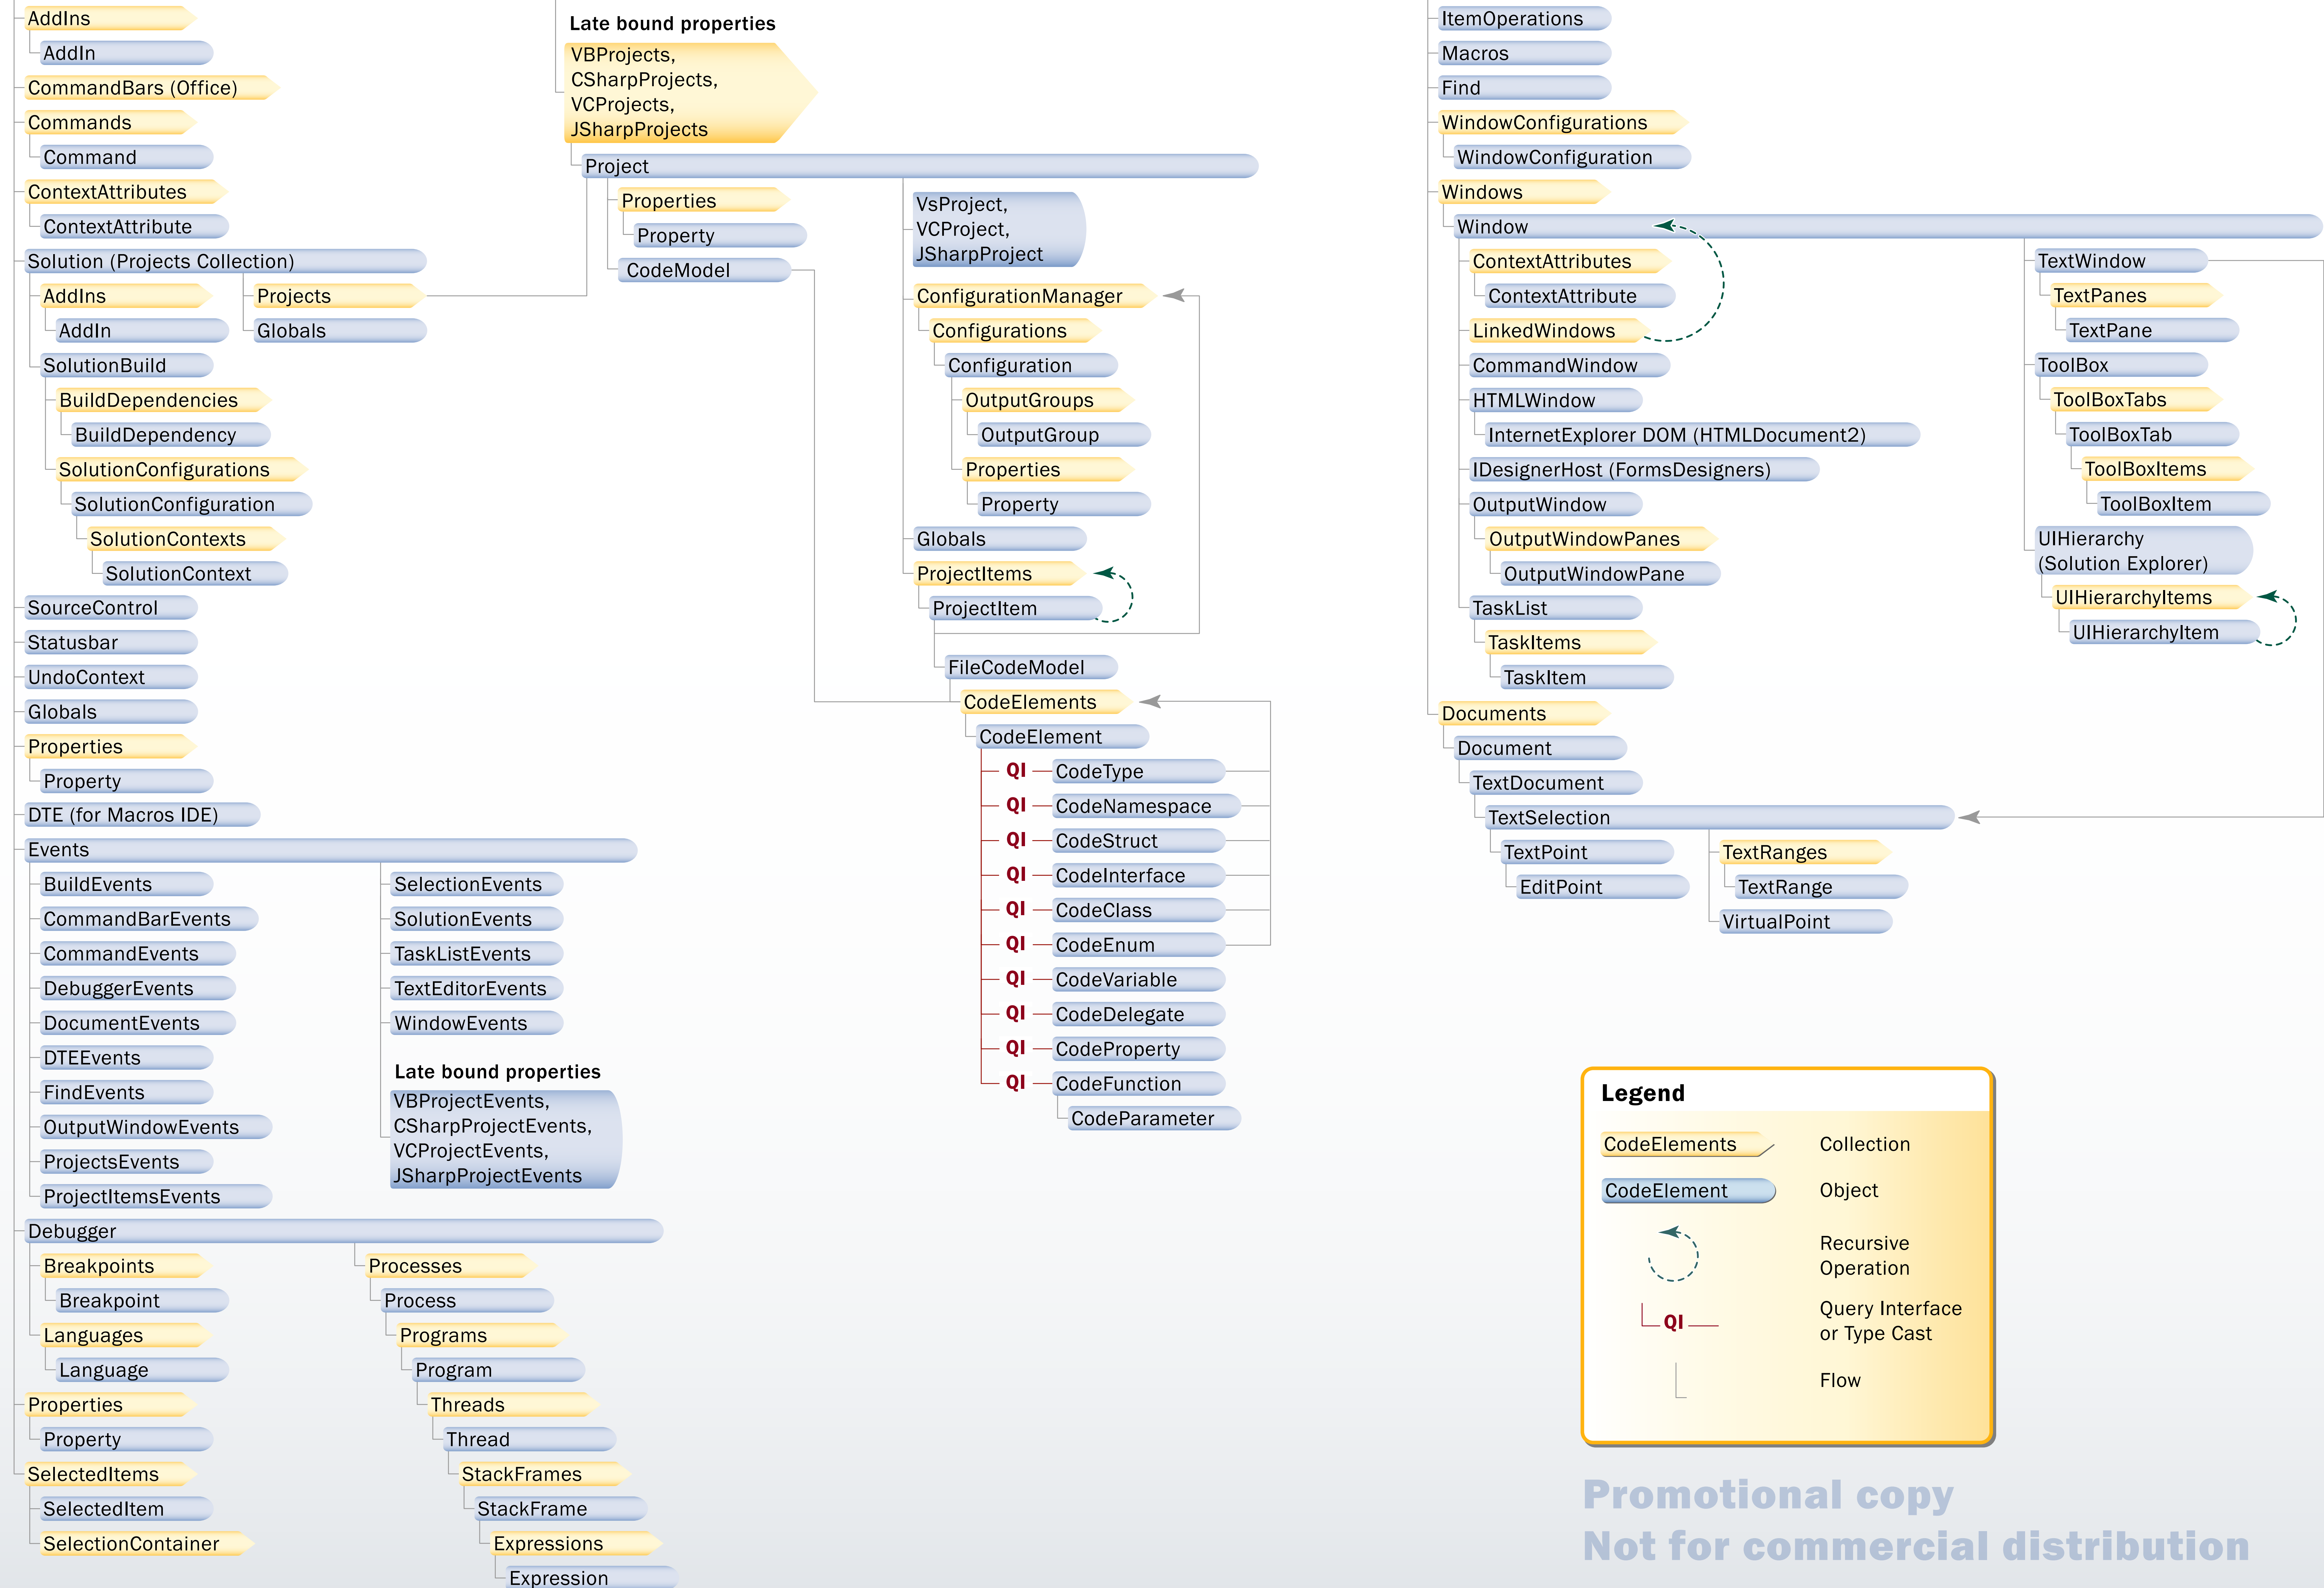

DTE

**Legend**

- CodeElements (yellow arrow) Collection
- CodeElement (blue arrow) Object
- ↻ Recursive Operation
- QI (red arrow) Query Interface or Type Cast
- └ Flow

Promotional copy  
Not for commercial distribution