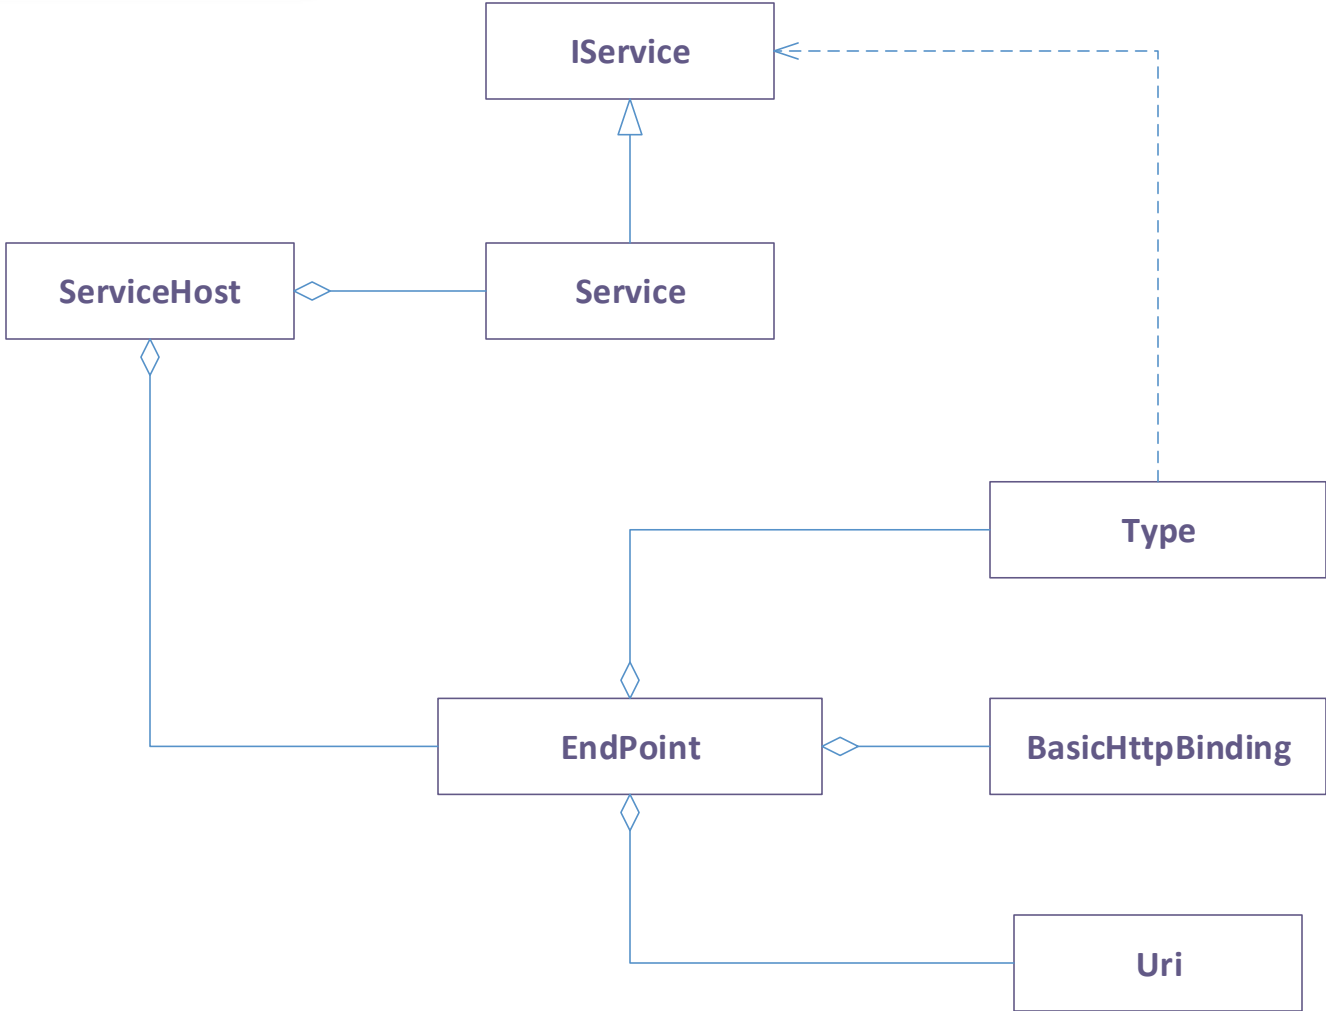

BasicHttp Service

BasicHttp Client

IService proxy =
factory.CreateChannel()