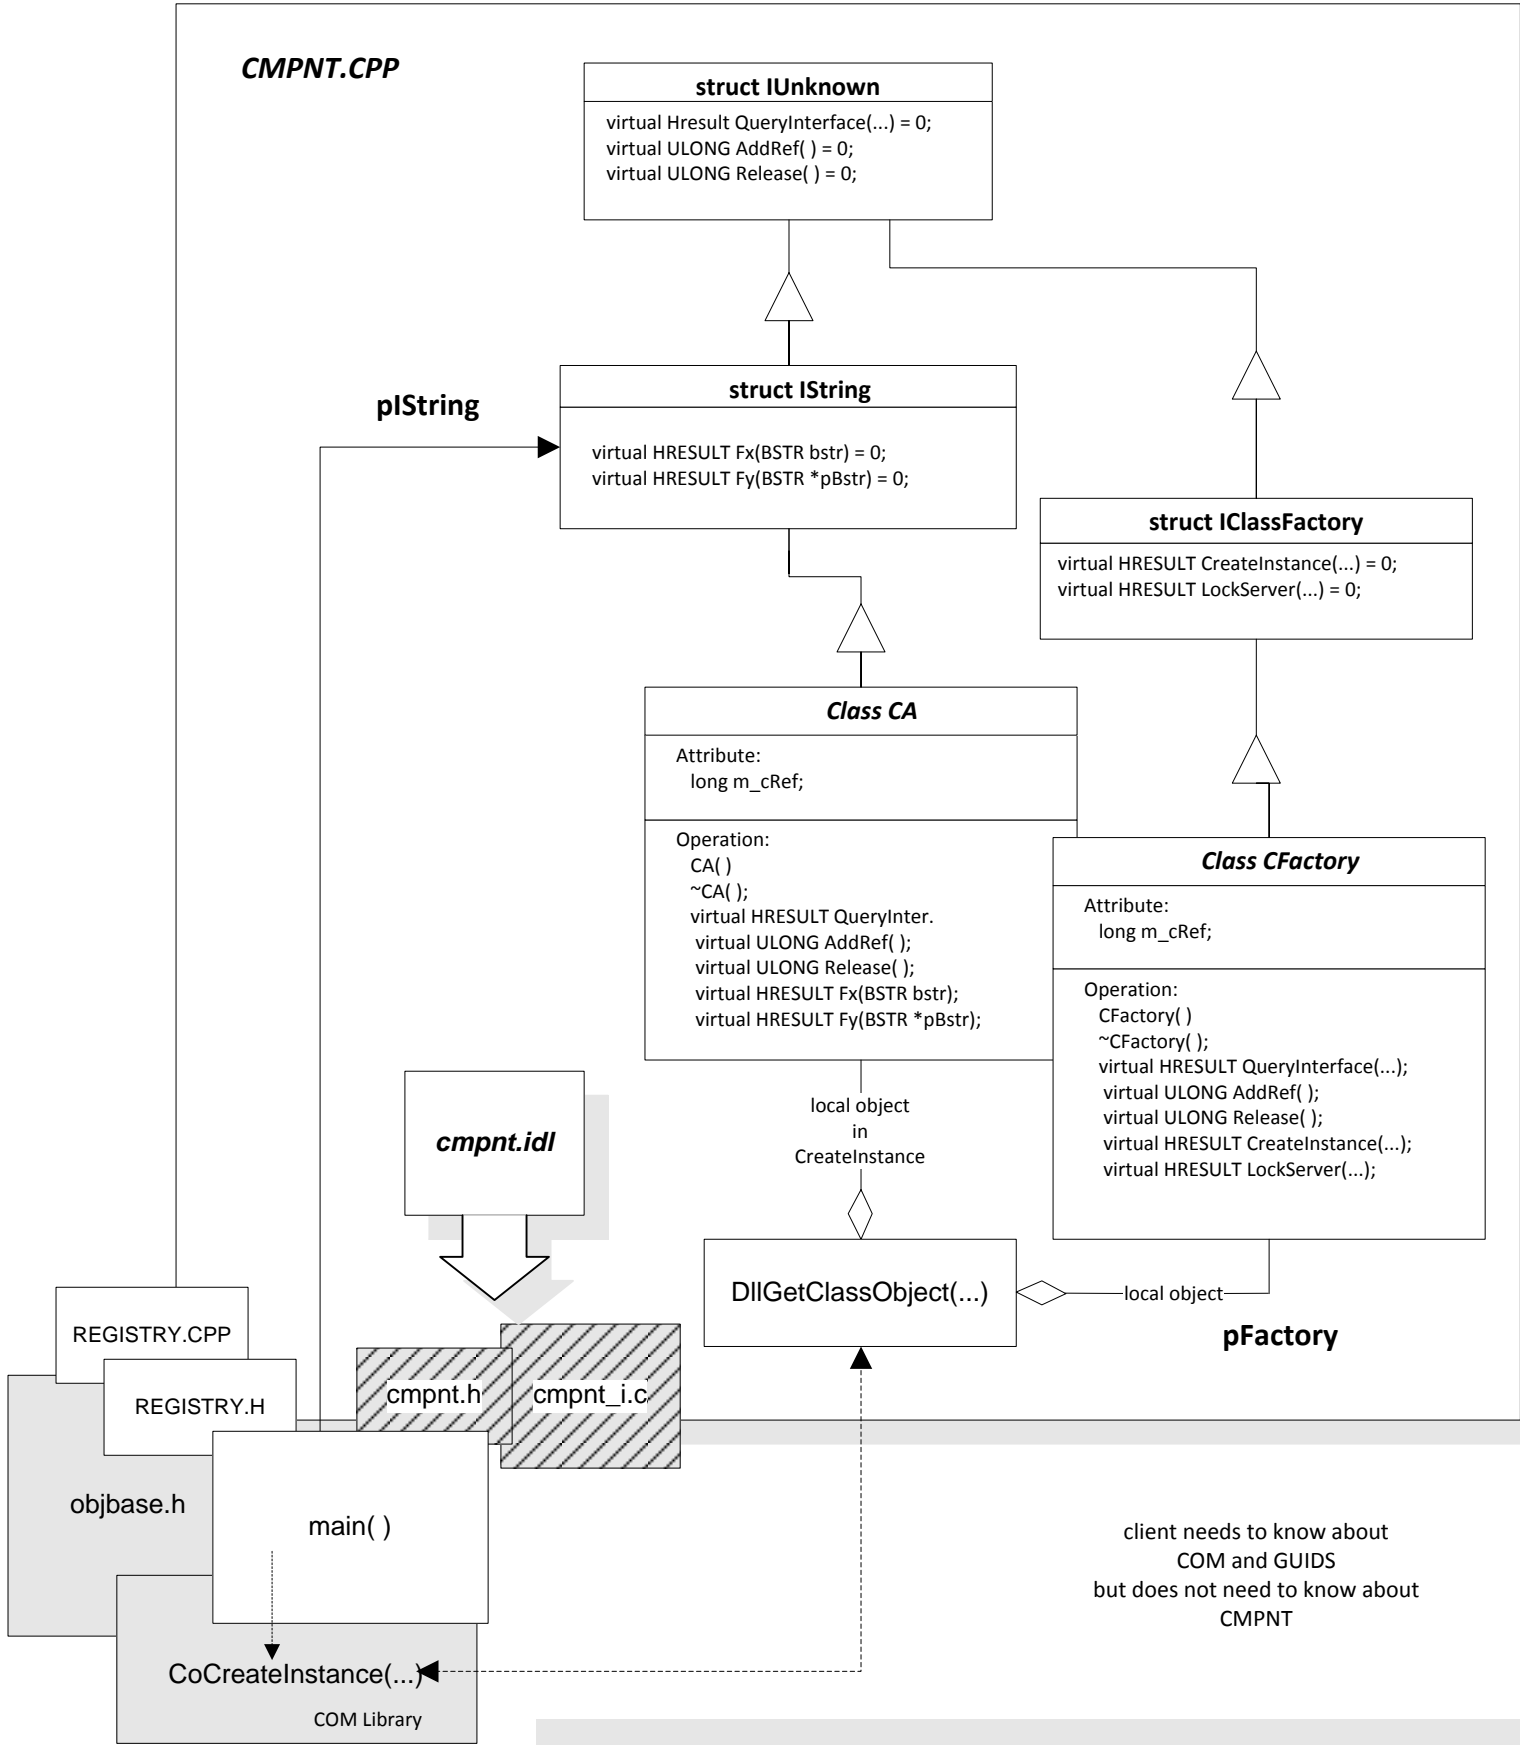

**CMPNT.CPP**

client needs to know about  
COM and GUIDS  
but does not need to know about  
CMPNT

**INPROC COMPONENT**

DIIGetClassObject Creates a Factory to Get Object for Client  
Client Gets Pointer to Abstract Interface  
to Invoke Derived Class Function