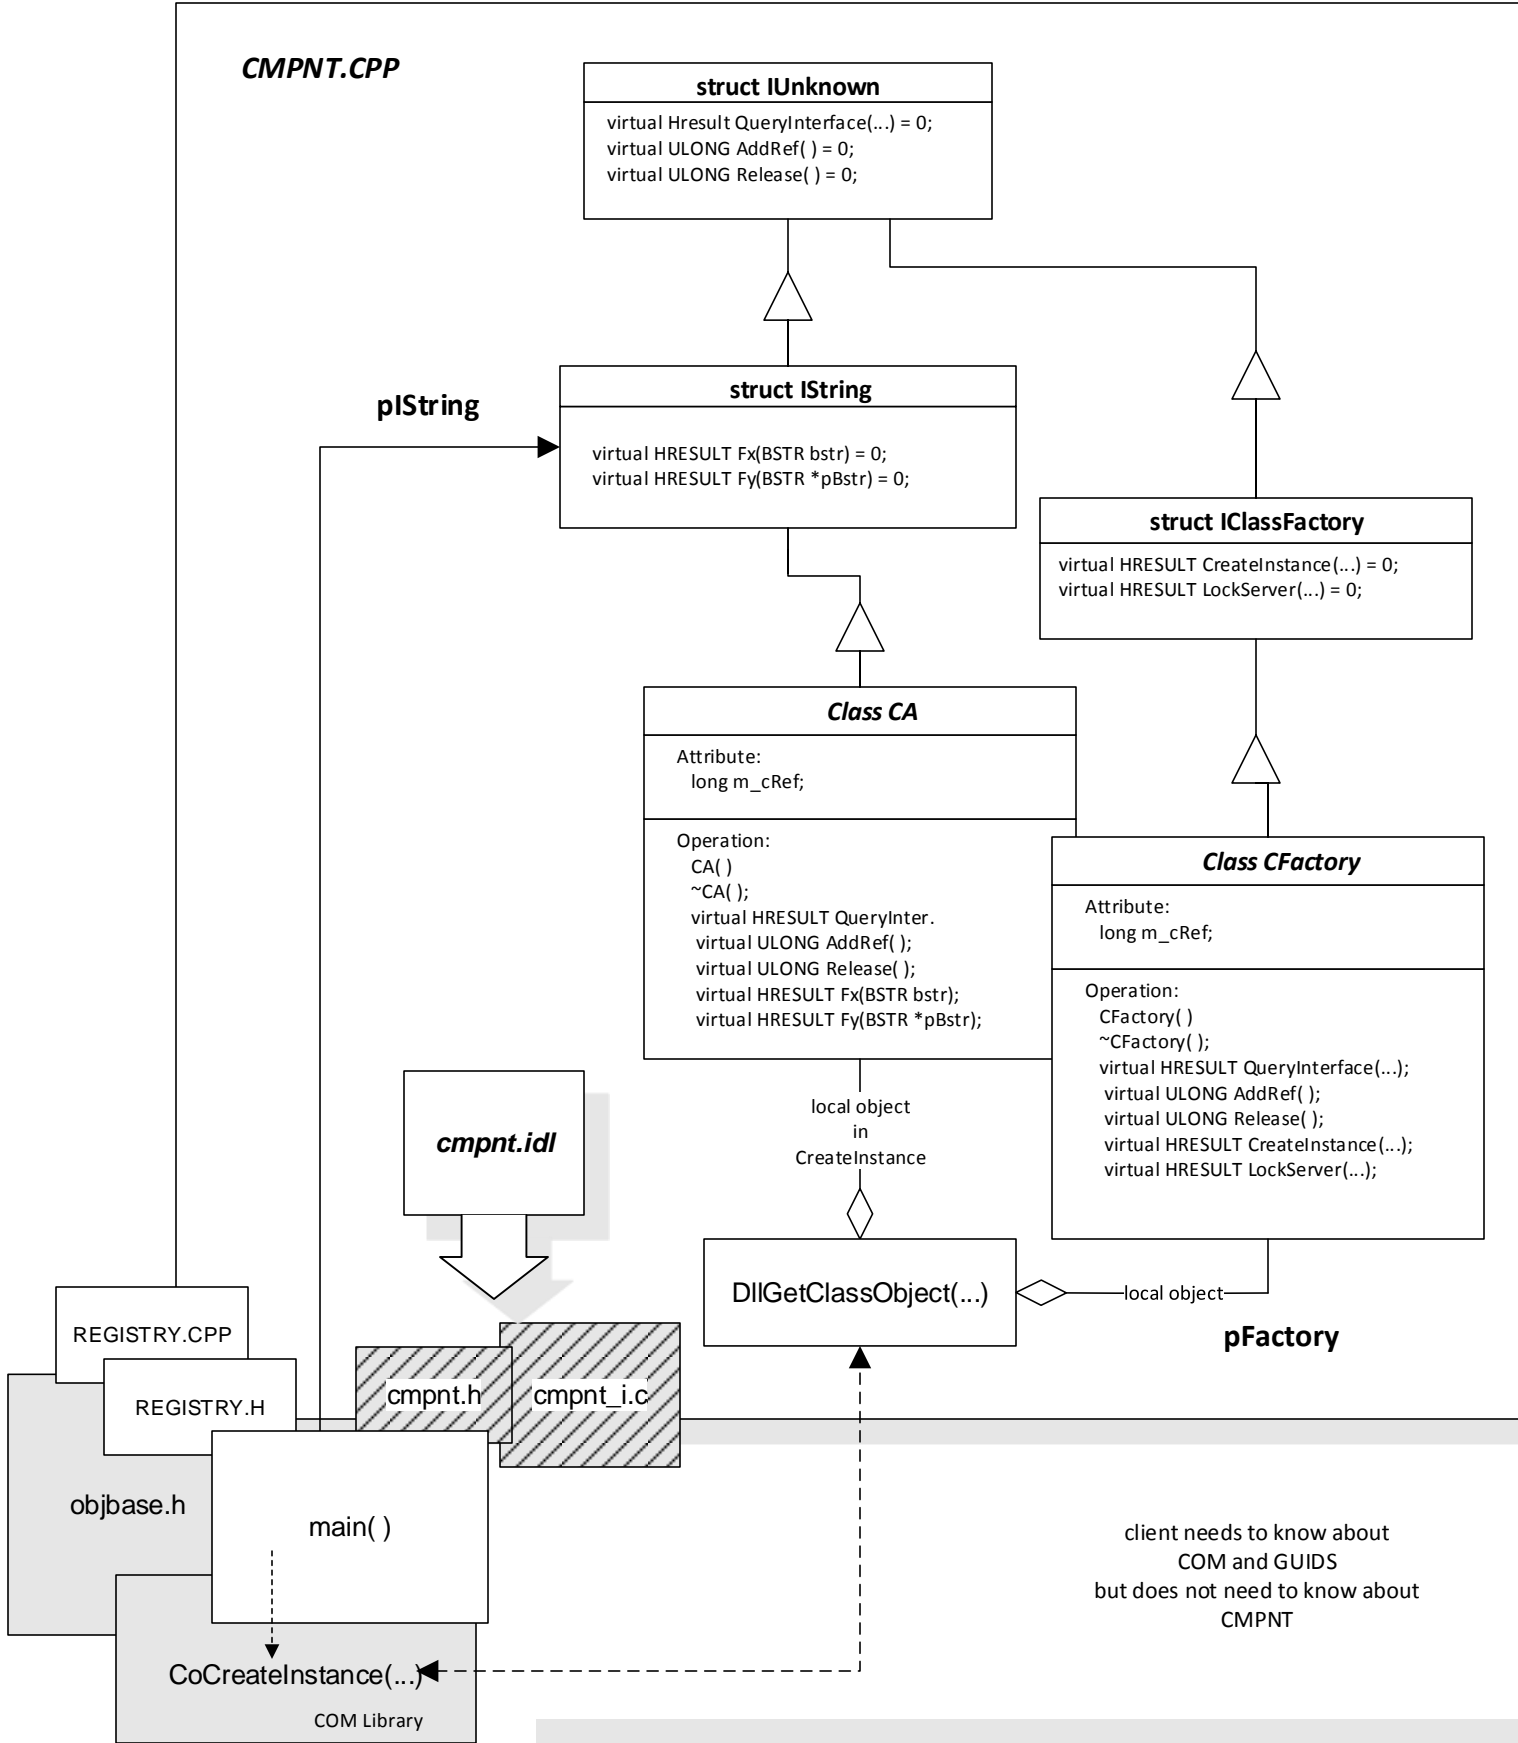

**CMPNT.CPP**

**INPROC COMPONENT**

DllGetClassObject Creates a Factory to Get Object for Client  
 Client Gets Pointer to Abstract Interface  
 to Invoke Derived Class Function