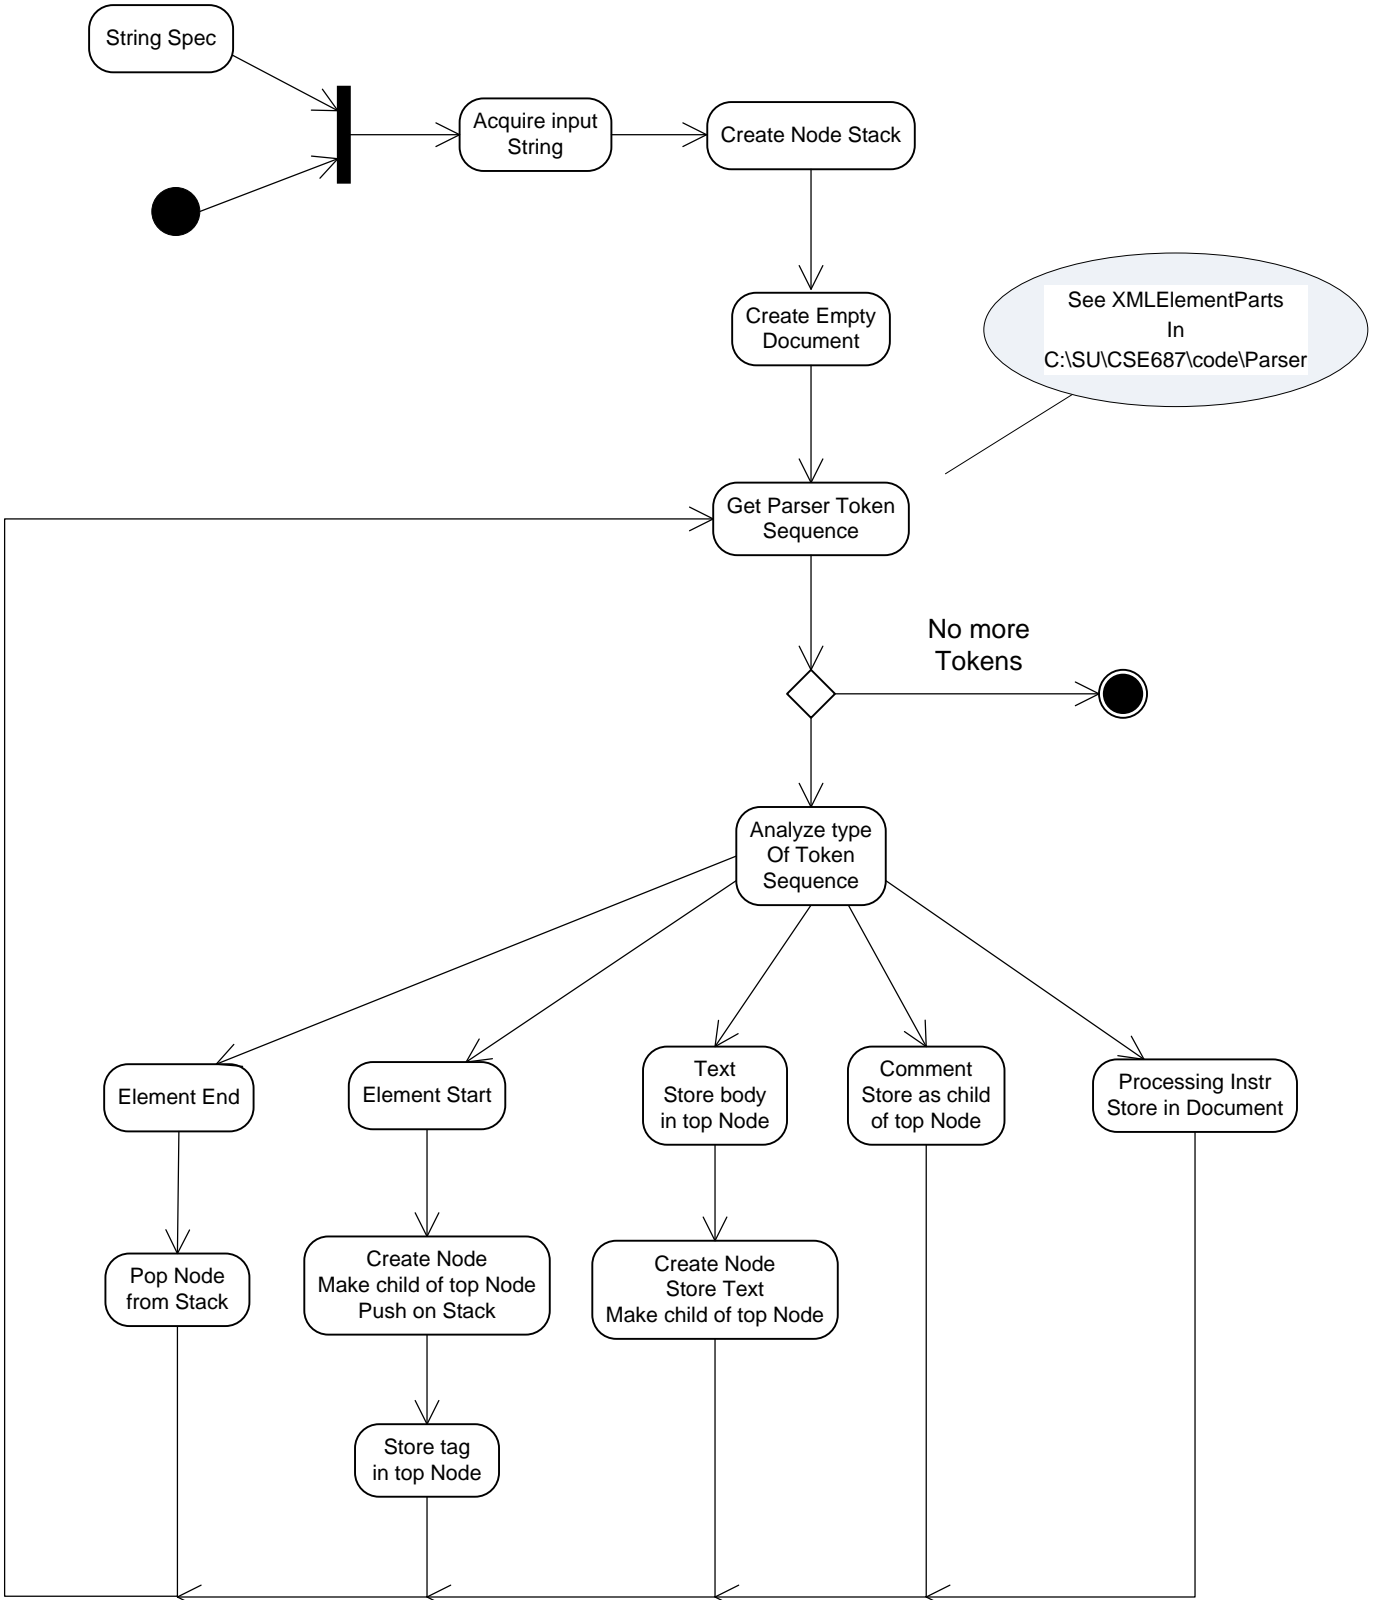

Peer-To-Peer File Synchronization - Package Diagram

Building XML Document Parse Tree

Programmatic XML Editing

Extracting Information from XML String

Parsing Facility

CONFIGS Client Event Trace Diagram

legend:

Note about names:

- **`com::commClt::cltSendProc _sendProc` is the `_sendProc` object of `cltSendProc` class, which is a data member of the `commClt` class, which, in turn, belongs to the `comm` module.**

OutprocST - Structure Chart Single-Threaded Apartment

State Chart - Project #4b,c Bilateral Communication Protocol

XML DOM Parse Tree for Lecture Note