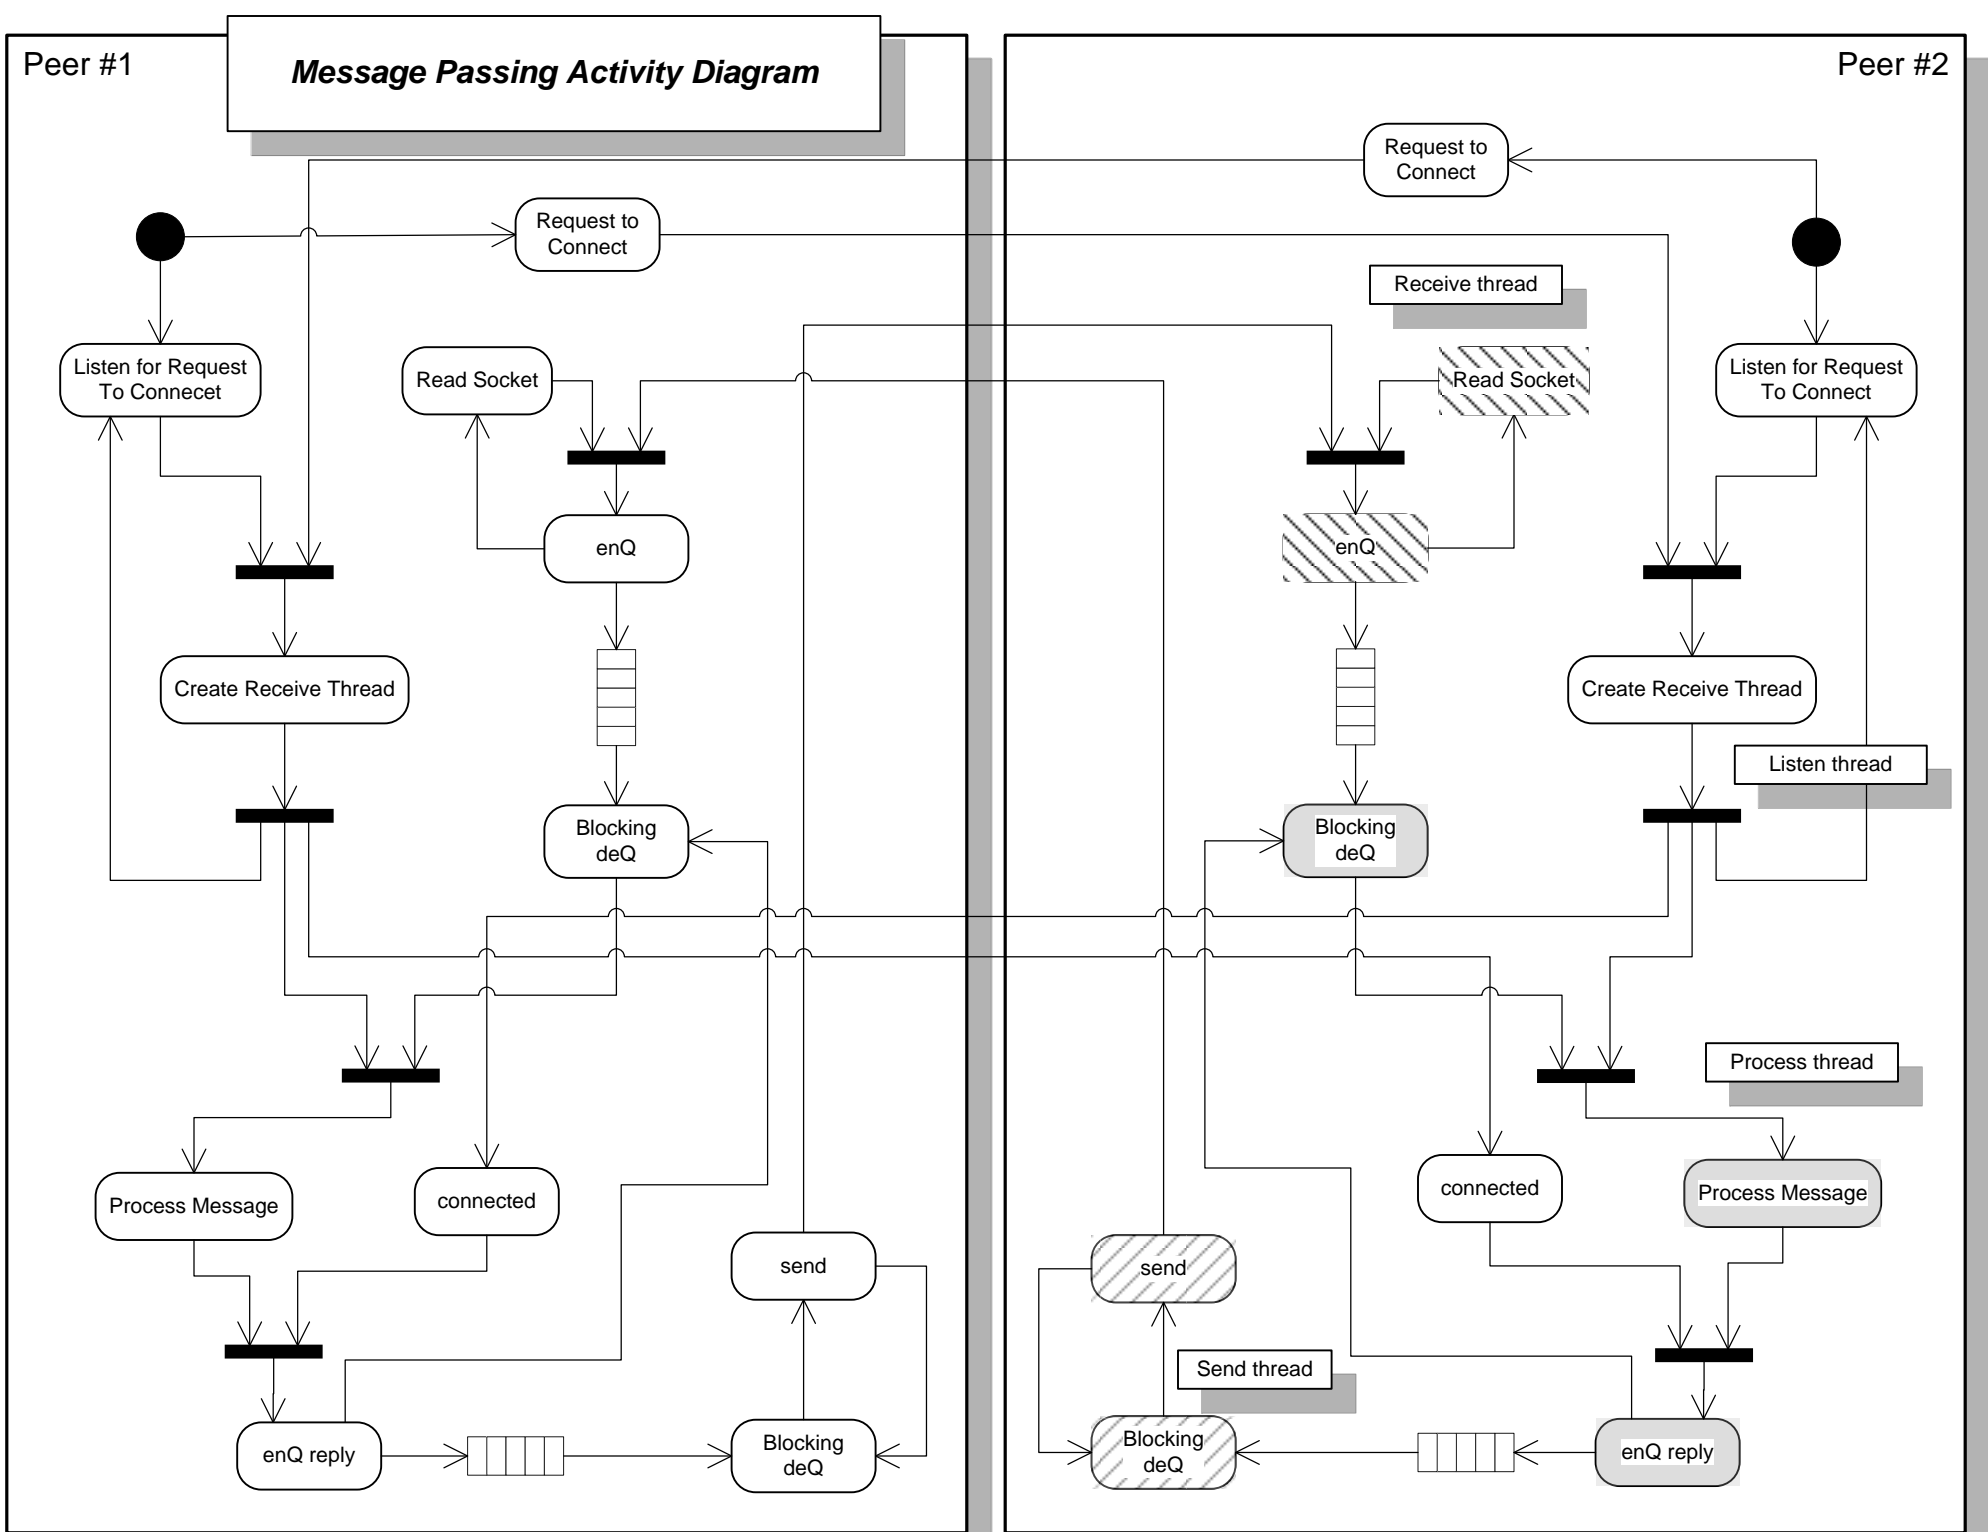

Peer-To-Peer File Synchronization - Package Diagram

Building XML Document Parse Tree

Programmatic XML Editing

Extracting Information from XML String

Parsing Facility

CONFIGS Client Event Trace Diagram

legend:

Note about names:

- **`com::commClt::cltSendProc _sendProc` is the `_sendProc` object of `cltSendProc` class, which is a data member of the `commClt` class, which, in turn, belongs to the `comm` module.**

OutprocST - Structure Chart Single-Threaded Apartment

State Chart - Project #4b,c Bilateral Communication Protocol

XML DOM Parse Tree for Lecture Note