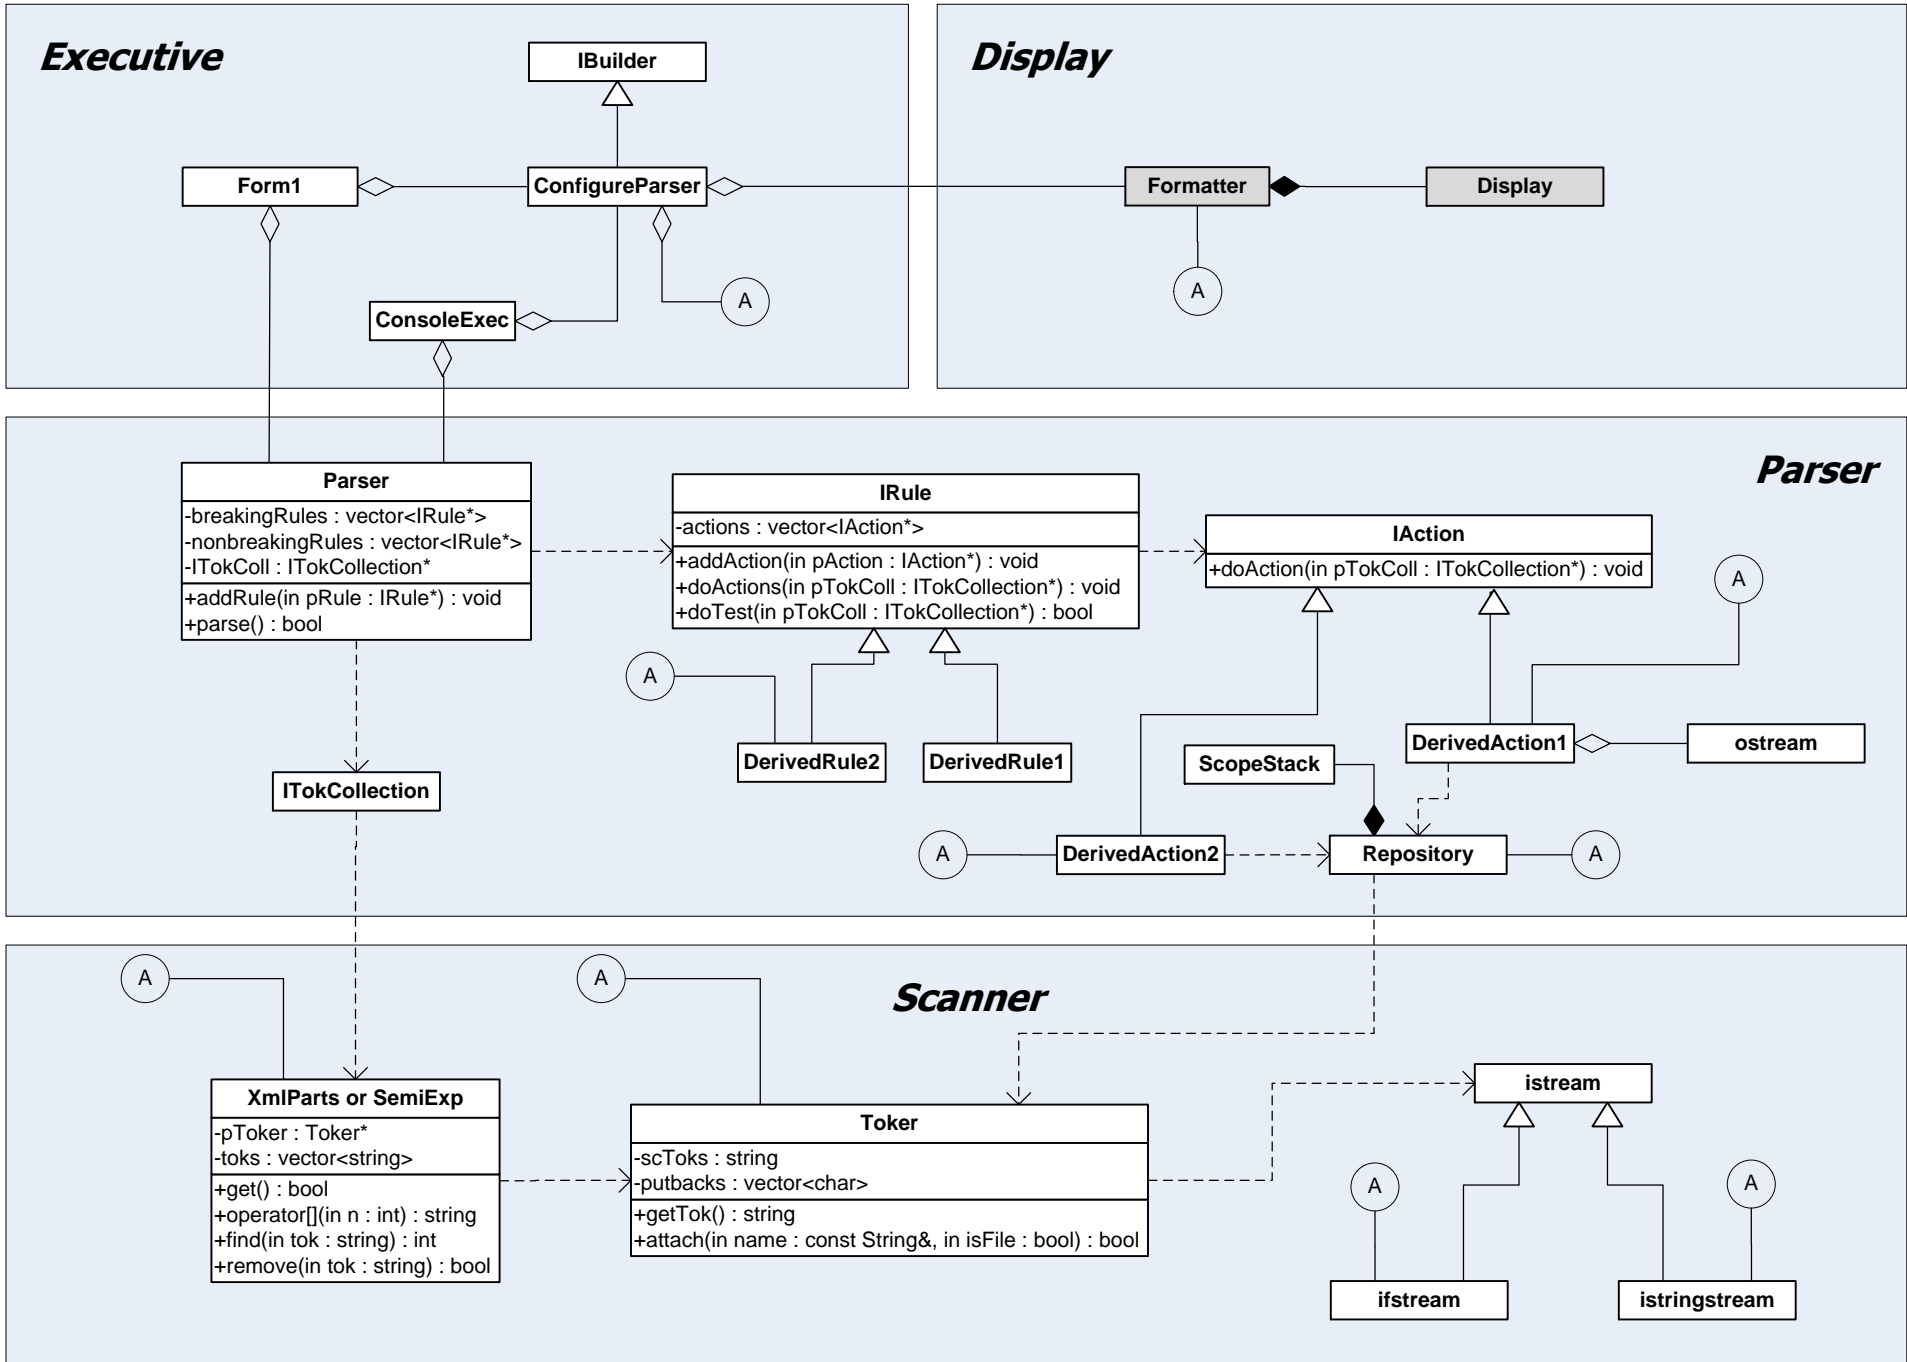

Peer-To-Peer File Synchronization - Package Diagram

Building XML Document Parse Tree

Programmatic XML Editing

Extracting Information from XML String

Parsing Facility

CONFIGS Client Event Trace Diagram

legend:

Note about names:

- **`com::commClt::cltSendProc _sendProc` is the `_sendProc` object of `cltSendProc` class, which is a data member of the `commClt` class, which, in turn, belongs to the `comm` module.**

OutprocST - Structure Chart Single-Threaded Apartment

State Chart - Project #4b,c Bilateral Communication Protocol

XML DOM Parse Tree for Lecture Note