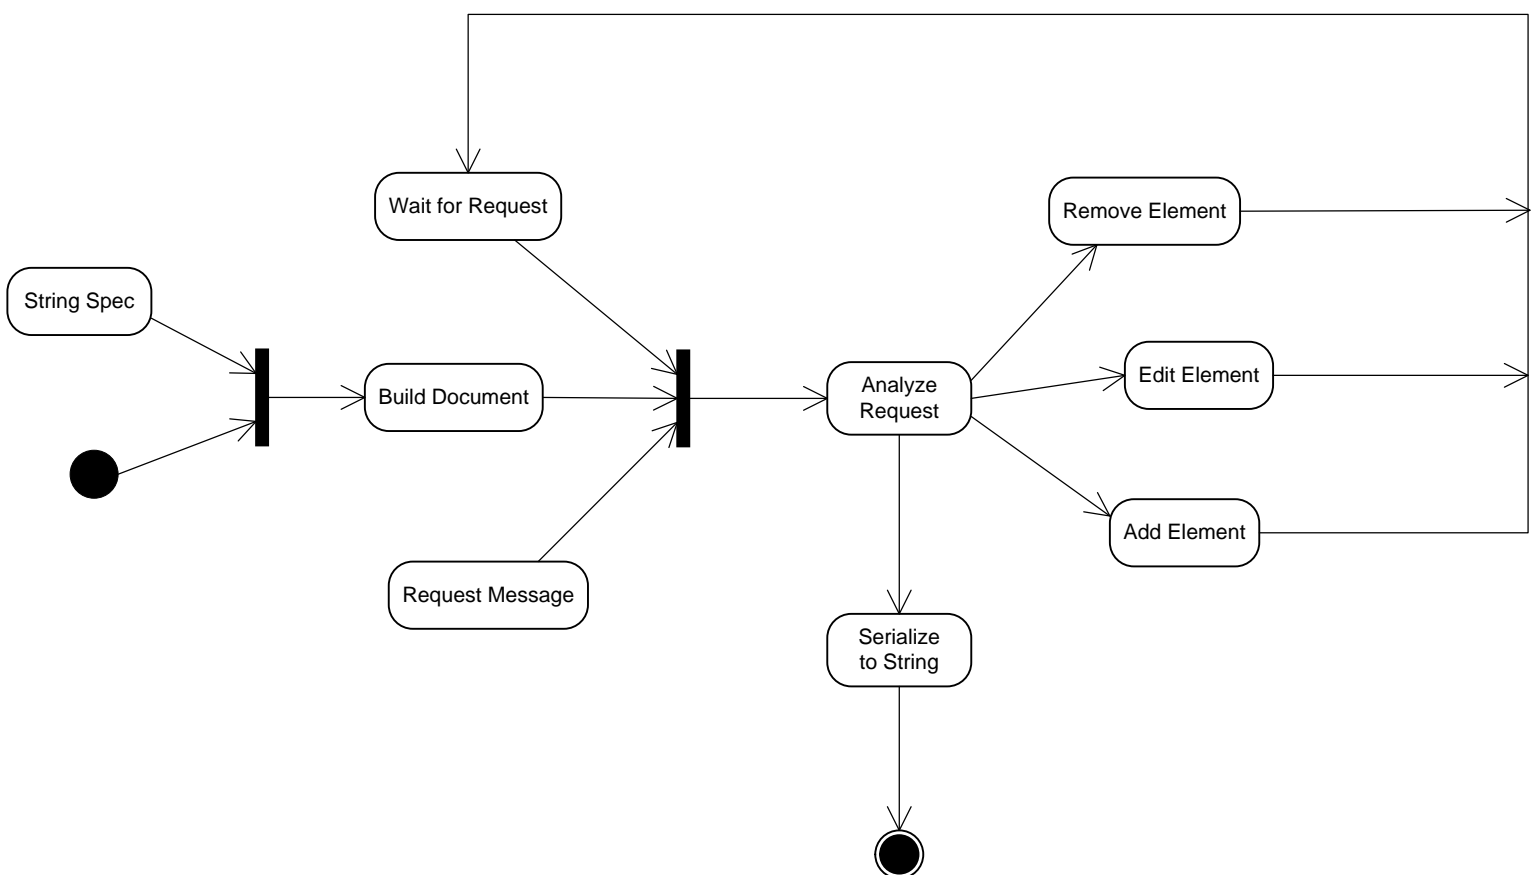

Peer-To-Peer File Synchronization - Package Diagram

Building XML Document Parse Tree

Programmatic XML Editing

Extracting Information from XML String

Parsing Facility

CONFIGS Client Event Trace Diagram

legend:

Note about names:

- **`com::commClt::cltSendProc _sendProc` is the `_sendProc` object of `cltSendProc` class, which is a data member of the `commClt` class, which, in turn, belongs to the `comm` module.**

OutprocST - Structure Chart Single-Threaded Apartment

State Chart - Project #4b,c Bilateral Communication Protocol

XML DOM Parse Tree for Lecture Note