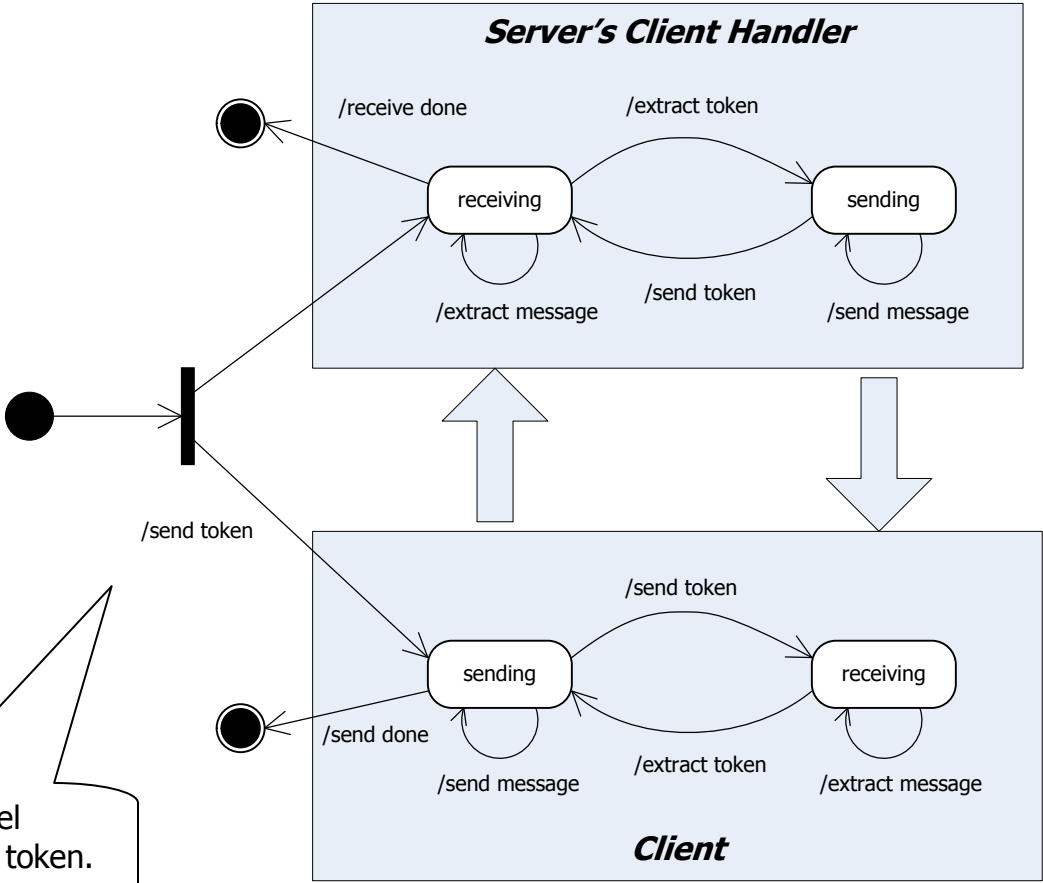

Peer-To-Peer File Synchronization - Package Diagram

Building XML Document Parse Tree

Programmatic XML Editing

Extracting Information from XML String

Parsing Facility

CONFIGS Client Event Trace Diagram

legend:

Note about names:

- **`com::commClt::cltSendProc _sendProc` is the `_sendProc` object of `cltSendProc` class, which is a data member of the `commClt` class, which, in turn, belongs to the `comm` module.**

OutprocST - Structure Chart Single-Threaded Apartment

State Chart - Project #4b,c Bilateral Communication Protocol

XML DOM Parse Tree for Lecture Note