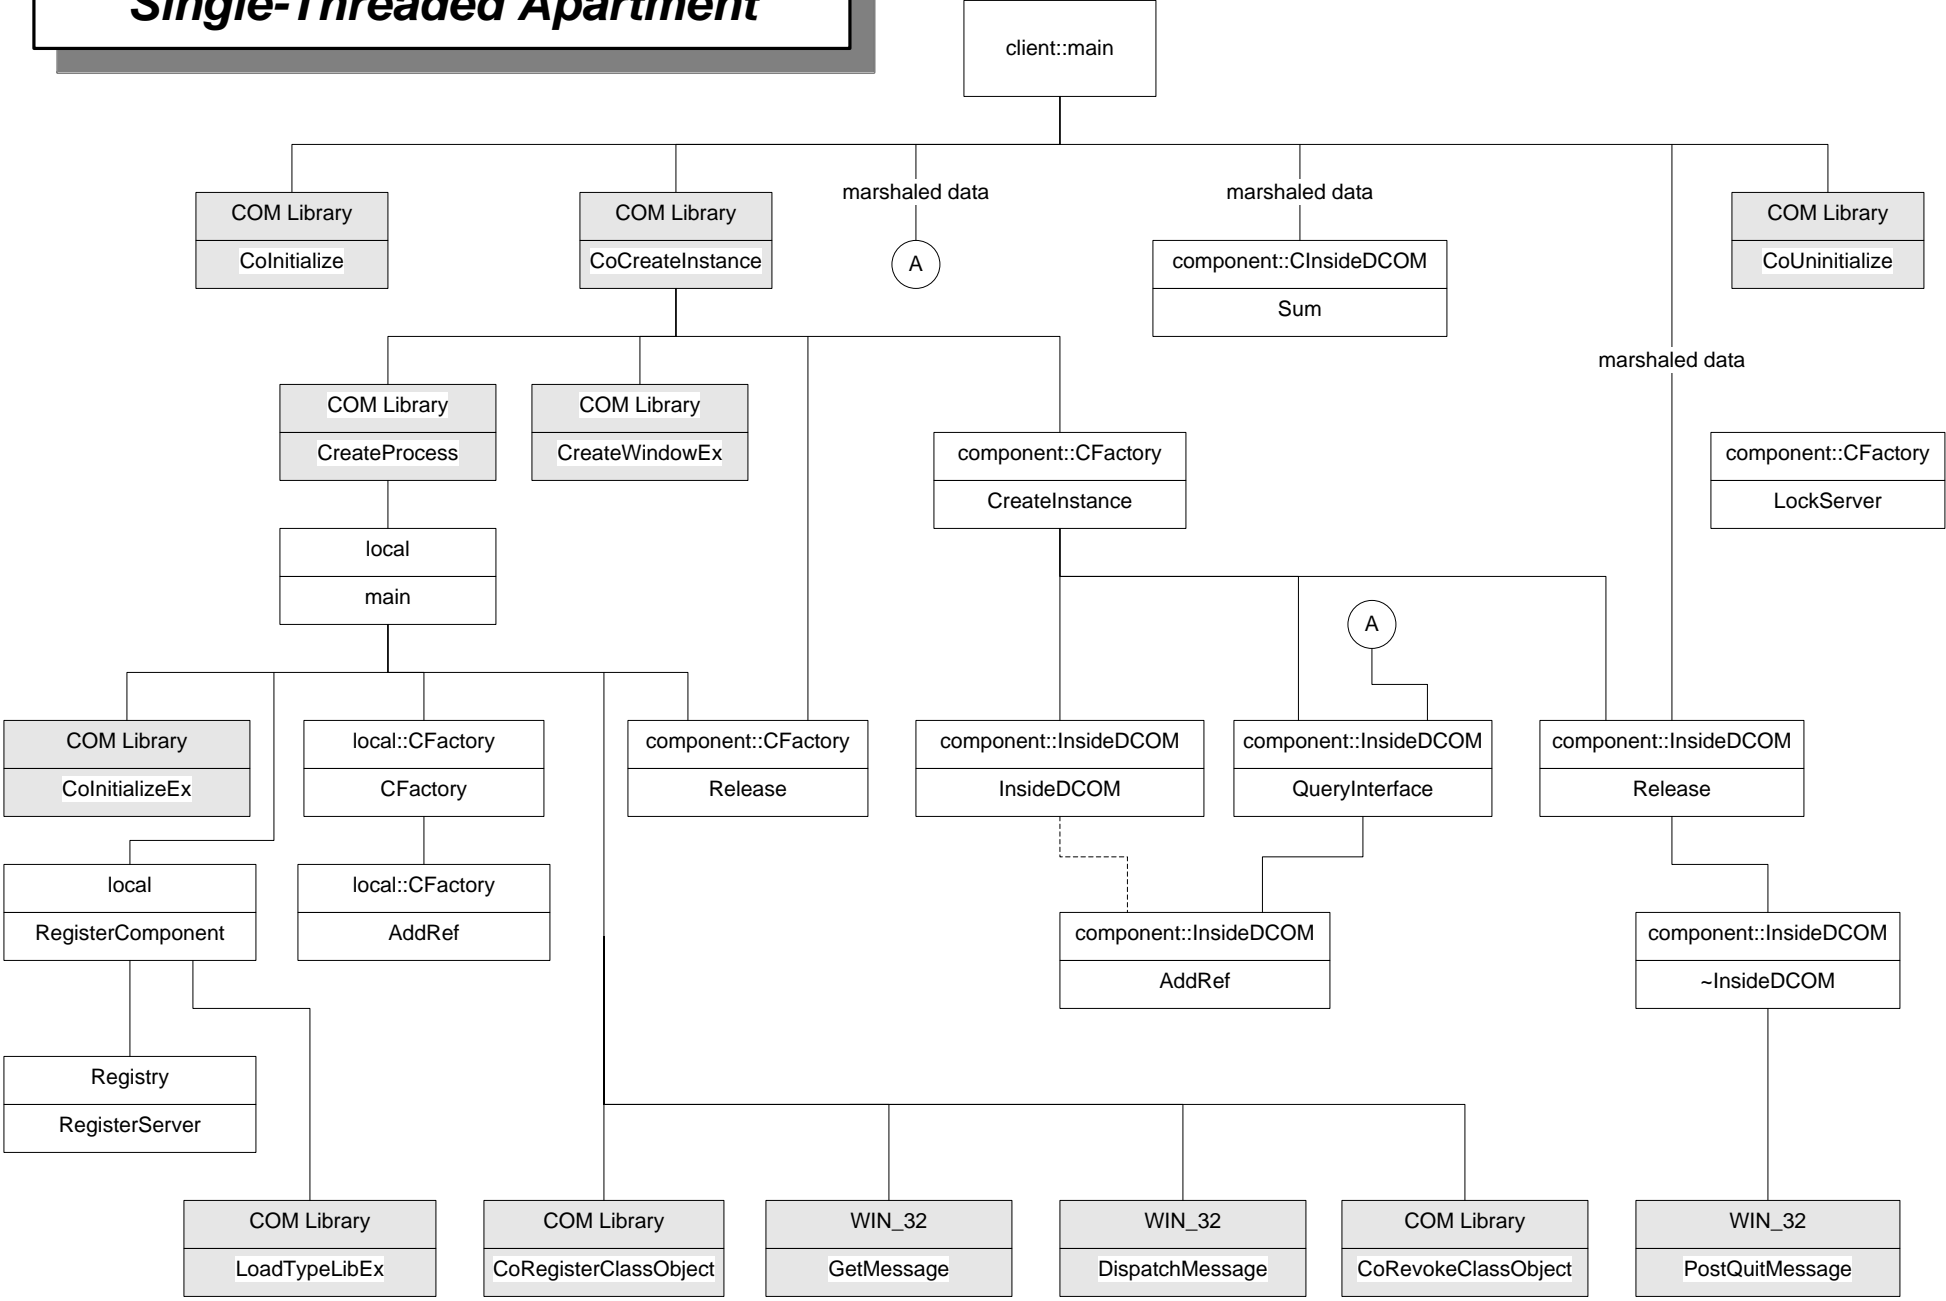

Peer-To-Peer File Synchronization - Package Diagram

Building XML Document Parse Tree

Programmatic XML Editing

Extracting Information from XML String

Parsing Facility

CONFIGS Client Event Trace Diagram

legend:

Note about names:

- **`com::commClt::cltSendProc _sendProc` is the `_sendProc` object of `cltSendProc` class, which is a data member of the `commClt` class, which, in turn, belongs to the `comm` module.**

OutprocST - Structure Chart Single-Threaded Apartment

State Chart - Project #4b,c Bilateral Communication Protocol

XML DOM Parse Tree for Lecture Note