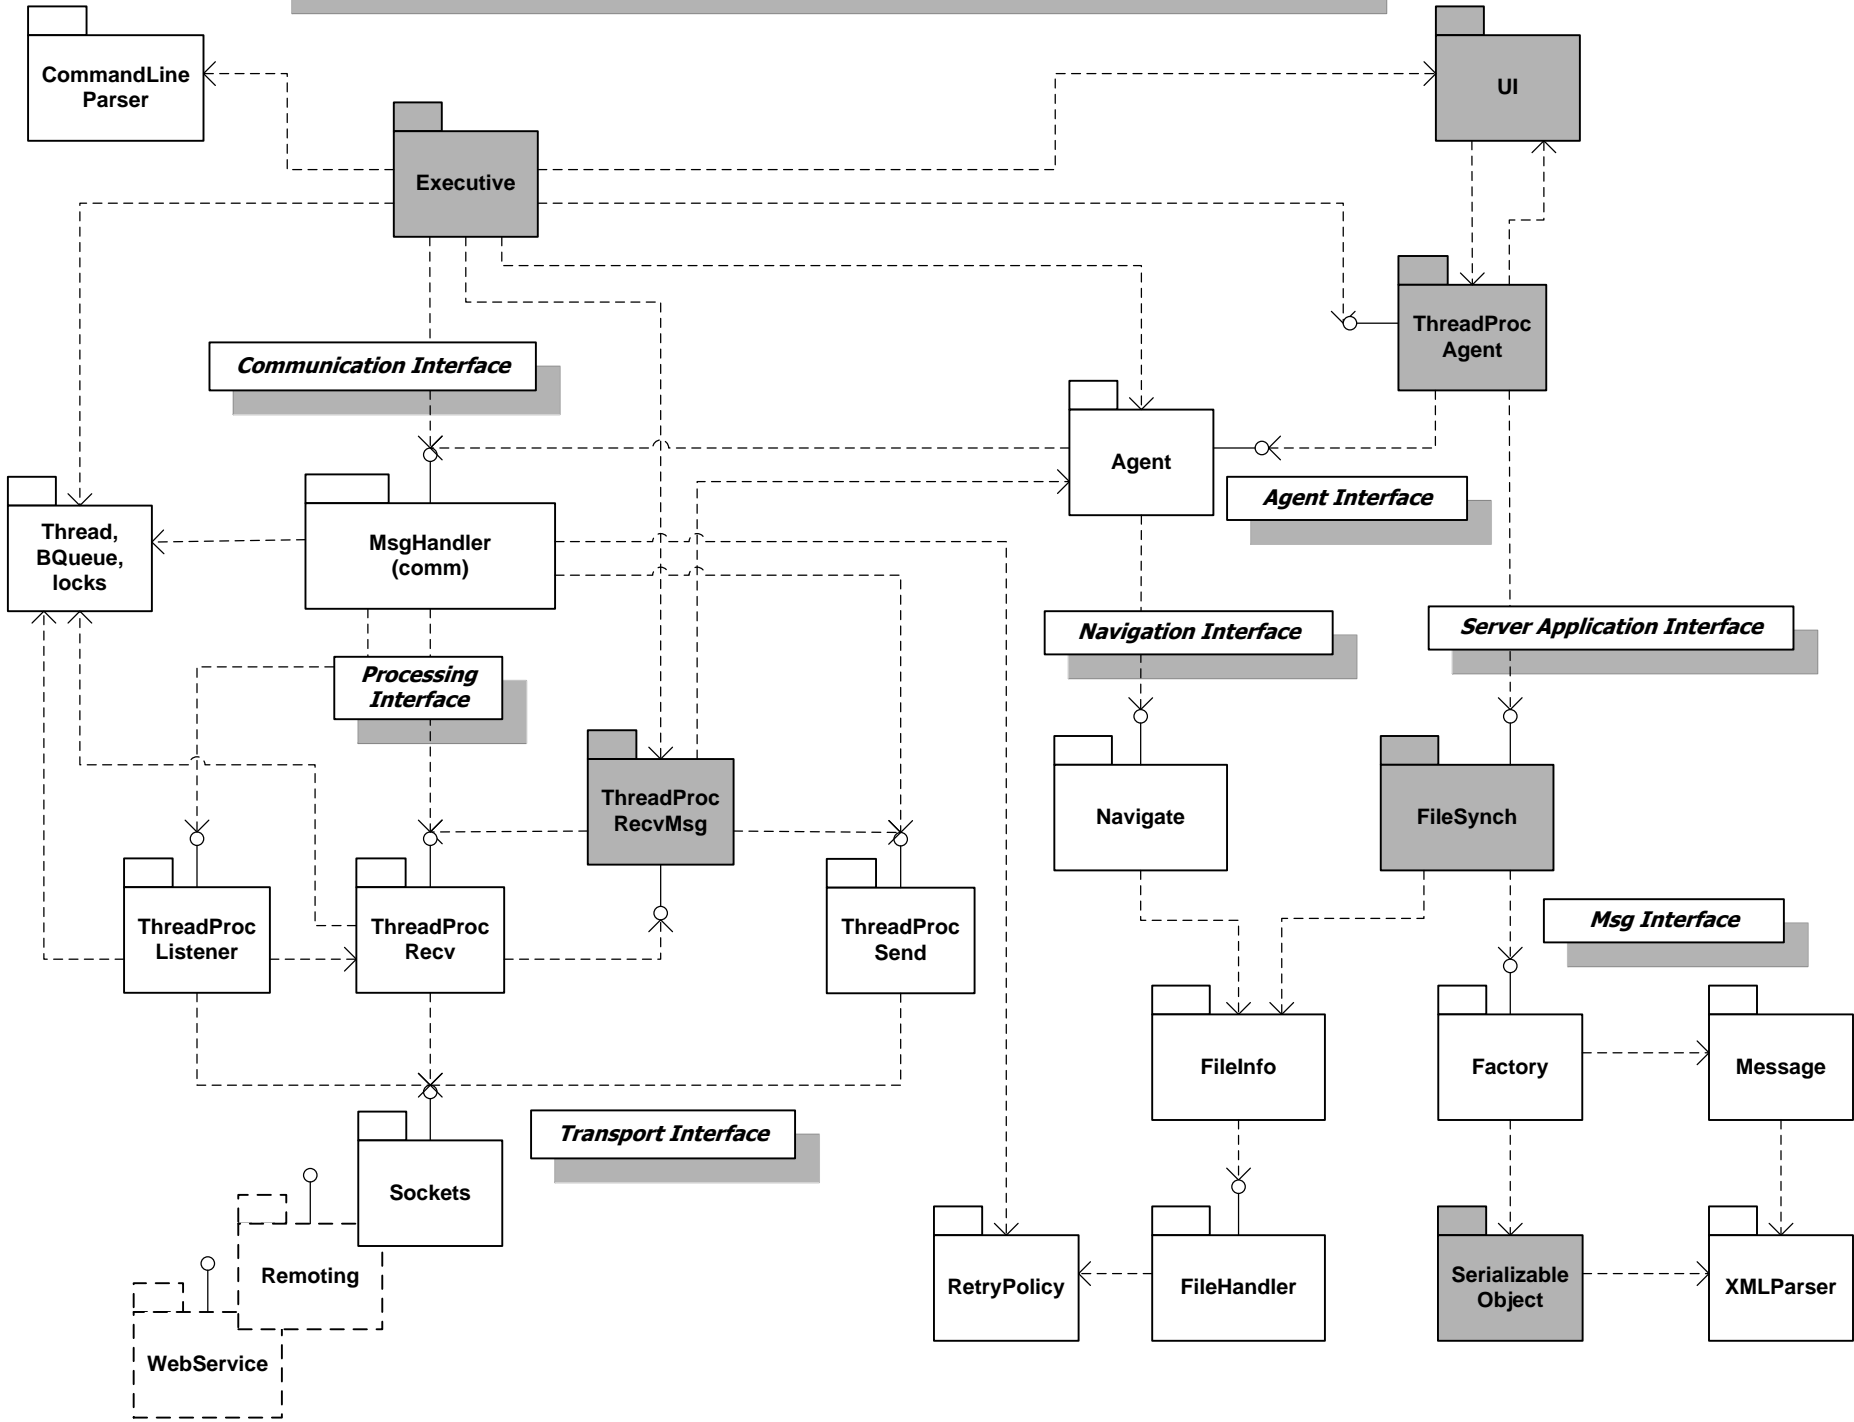

Peer-To-Peer File Synchronization - Package Diagram

Building XML Document Parse Tree

Programmatic XML Editing

Extracting Information from XML String

Parsing Facility

CONFIGS Client Event Trace Diagram

legend:

Note about names:

- **`com::commClt::cltSendProc _sendProc` is the `_sendProc` object of `cltSendProc` class, which is a data member of the `commClt` class, which, in turn, belongs to the `comm` module.**

OutprocST - Structure Chart Single-Threaded Apartment

State Chart - Project #4b,c Bilateral Communication Protocol

XML DOM Parse Tree for Lecture Note