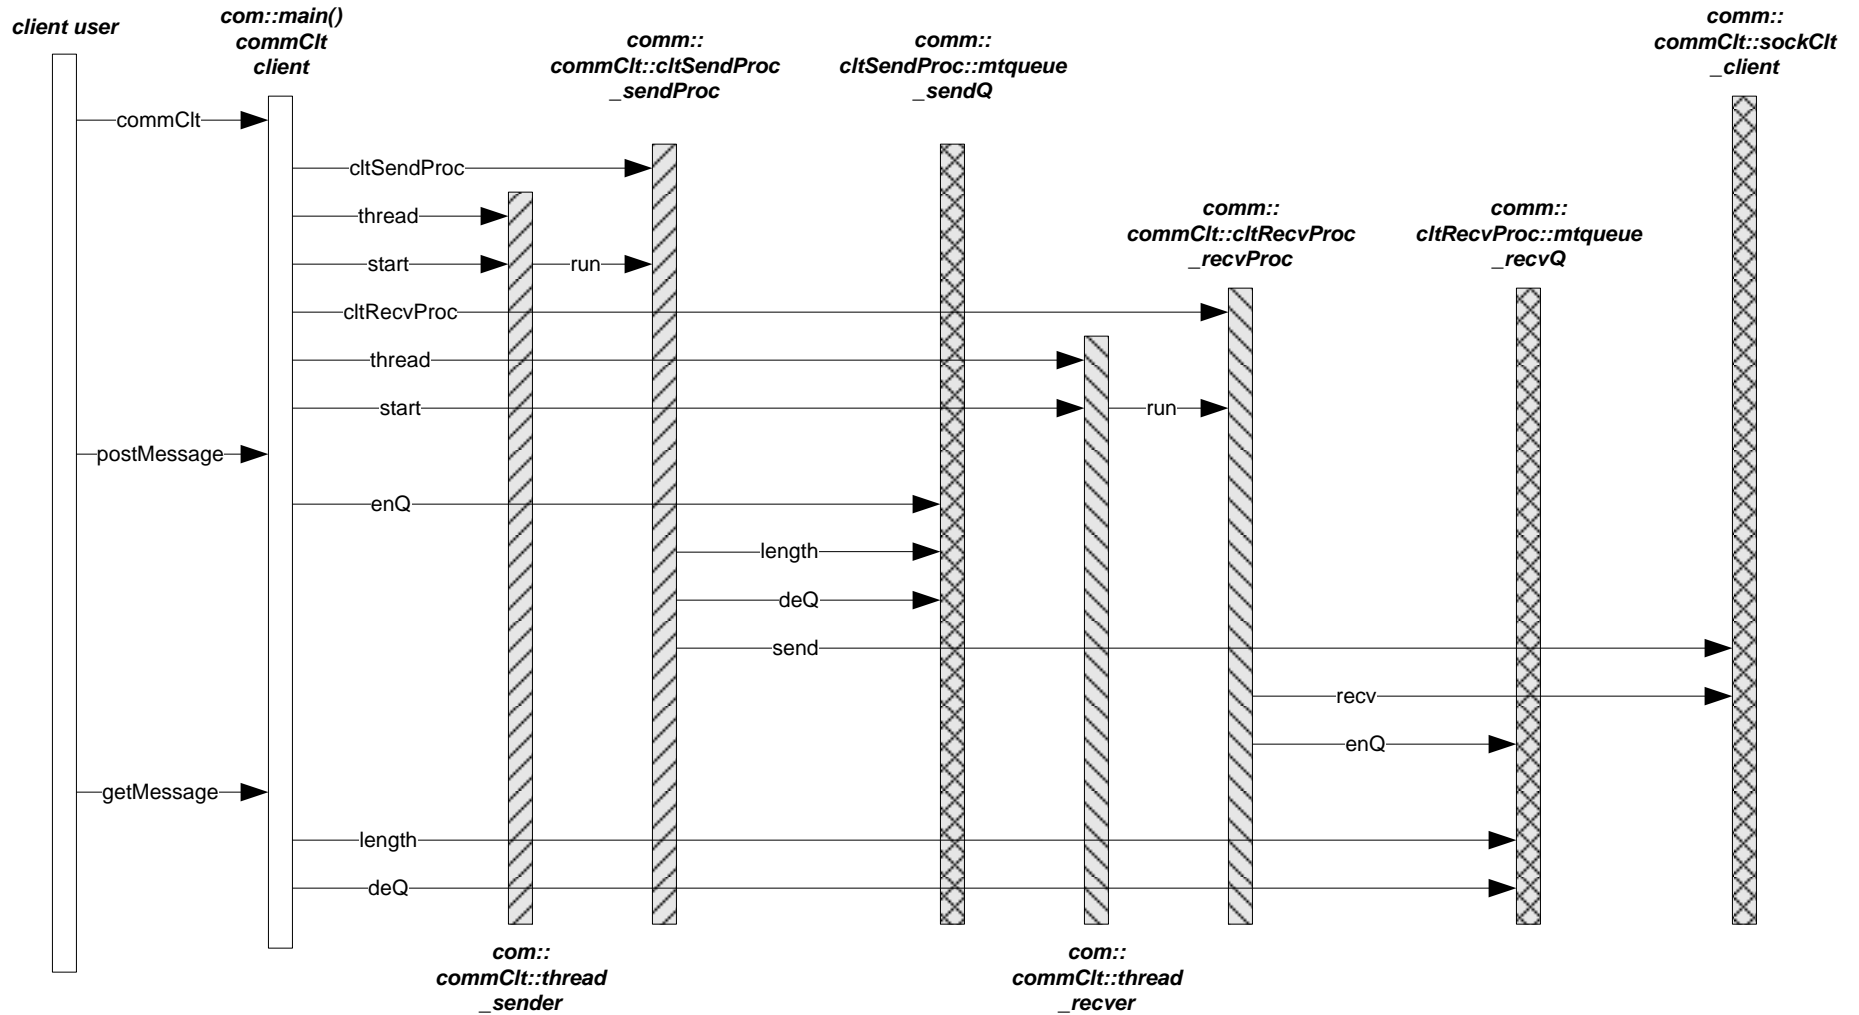

Peer-To-Peer File Synchronization - Package Diagram

Building XML Document Parse Tree

Programmatic XML Editing

Extracting Information from XML String

Parsing Facility

CONFIGS Client Event Trace Diagram

legend:

Note about names:

- **`com::commClt::cltSendProc _sendProc` is the `_sendProc` object of `cltSendProc` class, which is a data member of the `commClt` class, which, in turn, belongs to the `comm` module.**

OutprocST - Structure Chart Single-Threaded Apartment

State Chart - Project #4b,c Bilateral Communication Protocol

XML DOM Parse Tree for Lecture Note