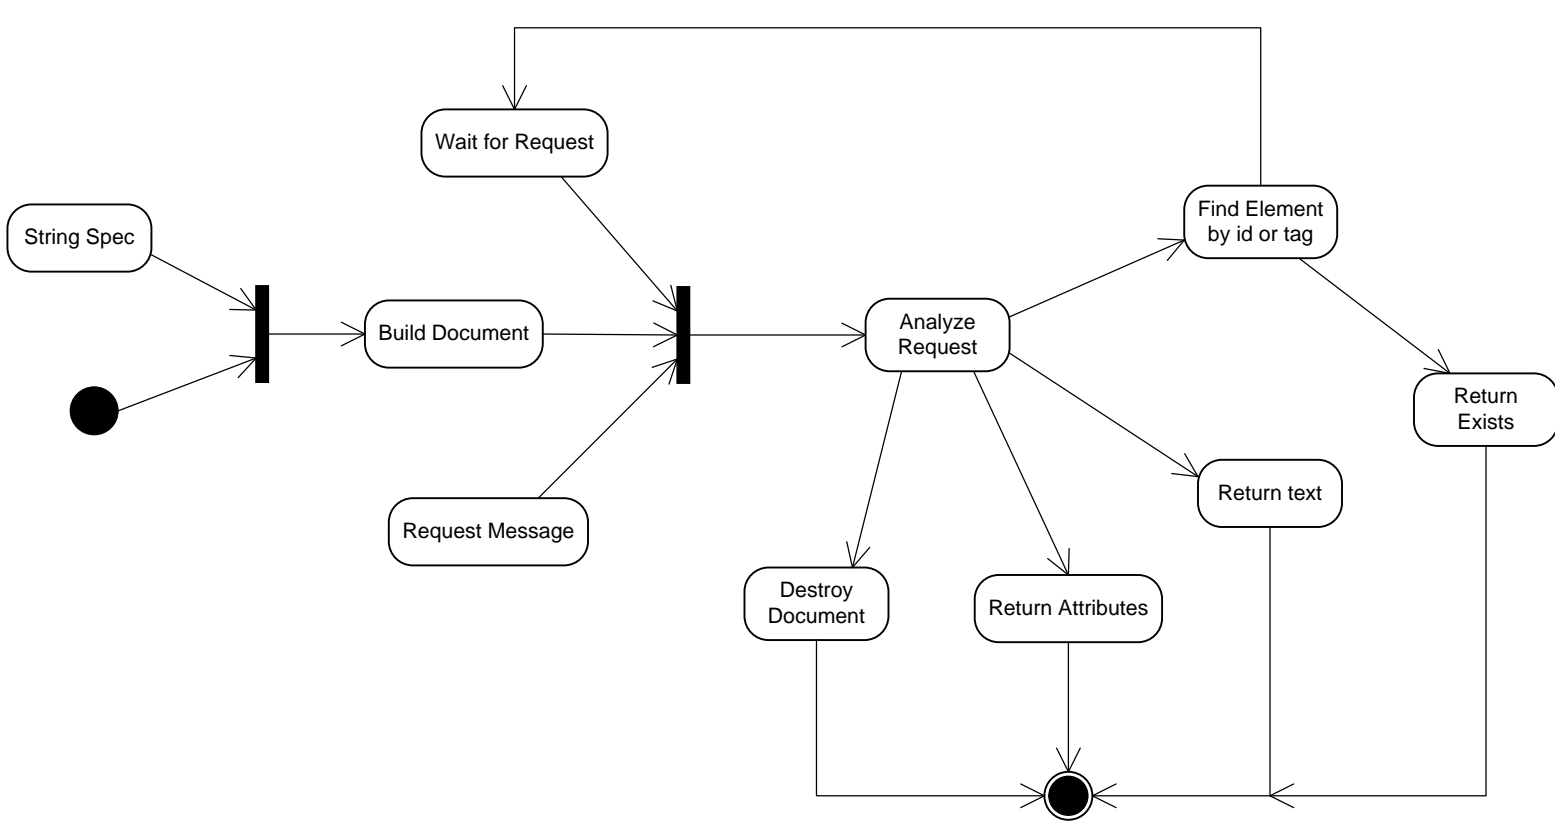

Peer-To-Peer File Synchronization - Package Diagram

Building XML Document Parse Tree

Programmatic XML Editing

Extracting Information from XML String

Parsing Facility

CONFIGS Client Event Trace Diagram

legend:

Note about names:

- **`com::commClt::cltSendProc _sendProc` is the `_sendProc` object of `cltSendProc` class, which is a data member of the `commClt` class, which, in turn, belongs to the `comm` module.**

OutprocST - Structure Chart Single-Threaded Apartment

State Chart - Project #4b,c Bilateral Communication Protocol

XML DOM Parse Tree for Lecture Note